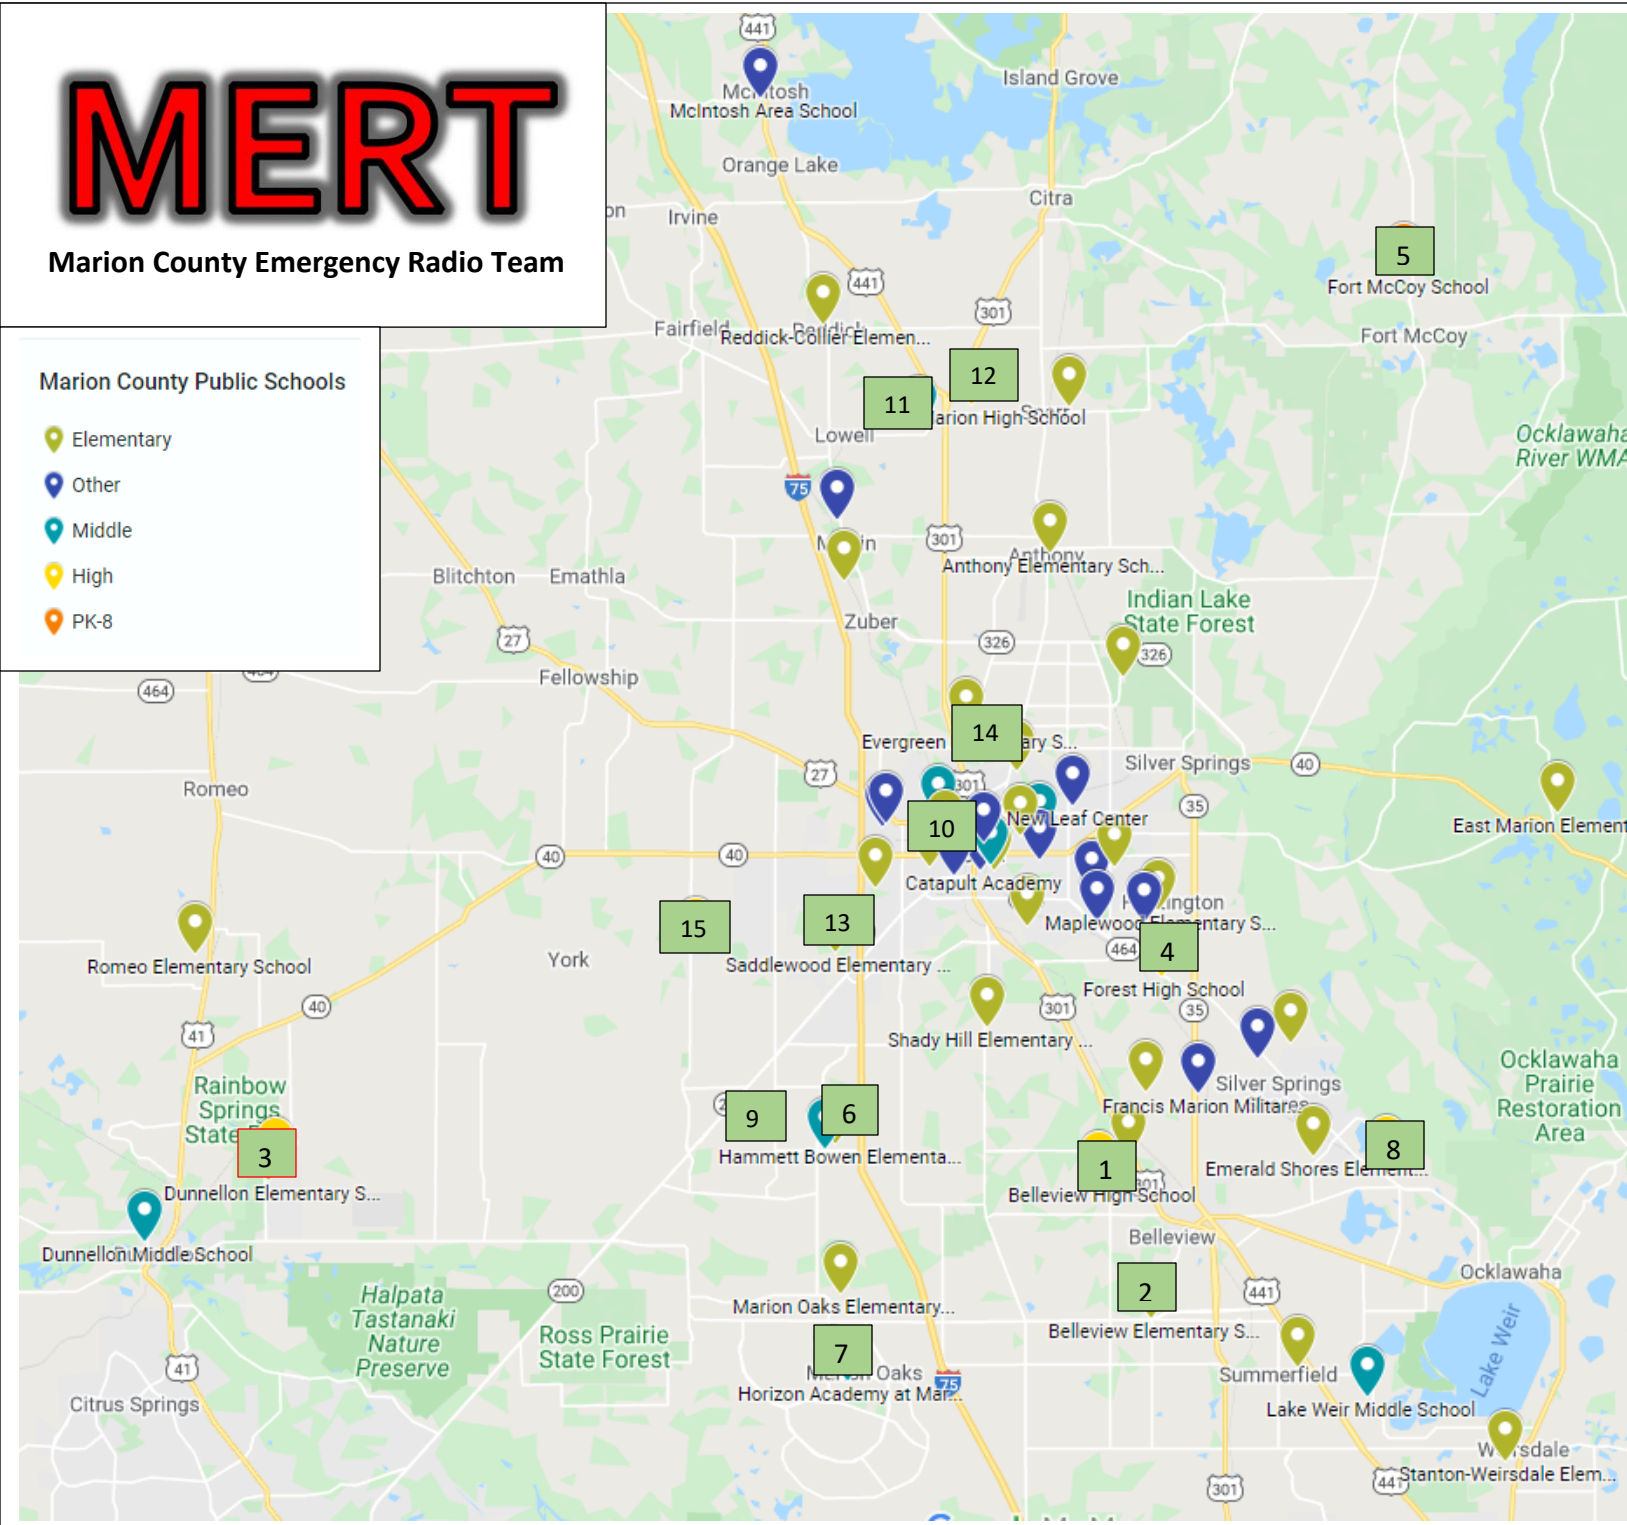

MERT

Marion County Emergency Radio Team

Marion County Public Schools

- Elementary
- Other
- Middle
- High
- PK-8

2025 Shelter Location Map

1. Belleview H.S.
2. Belleview Middle
(Location offline & unavailable for MERT)
3. Dunnellon H.S.
4. Forest H.S.
5. Fort McCoy Middle
6. Hammett Bowen Elem.
7. Horizon Academy at Marion Oaks
8. Lake Weir H.S
9. Liberty Middle
10. Madison Street Elem.
11. North Marion Middle
12. North Marion H.S.
13. Saddlewood Elem.
14. Vanguard H.S.
15. West Port H.S.
(Location offline until roof leak repairs completed)

Please refer to the MERT Shelter Address List for detailed street addresses and the building/room locations of MERT radio connections.

Please contact the MERT Shelter Manager for questions or information about the Marion County Shelter Location Map.