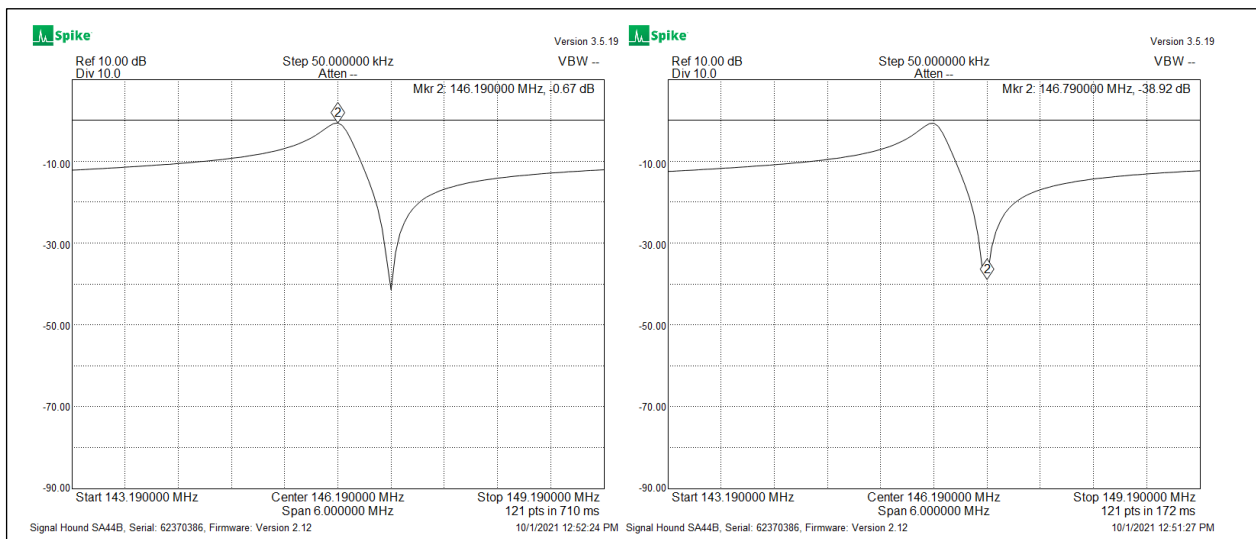

### **REPEATER STATUS UPDATE:**

**KJ4CLL NOW IN SERVICE (Effective October 6, 2021)**

**KK4DFC OFFLINE**

Leon Jurczynsyn (K8ZAG & MERT Coordinator) reports the troubleshooting continues on MERT antennas, cables and equipment at the County radio facilities located at the Baseline Landfill & Transfer site southeast of Ocala.

Marion County, FL radio communications tower @ the Baseline Landfill

Sample Spectrum Analyzer diplexer plots documenting tuning alignment for frequency & bandpass/attenuation.